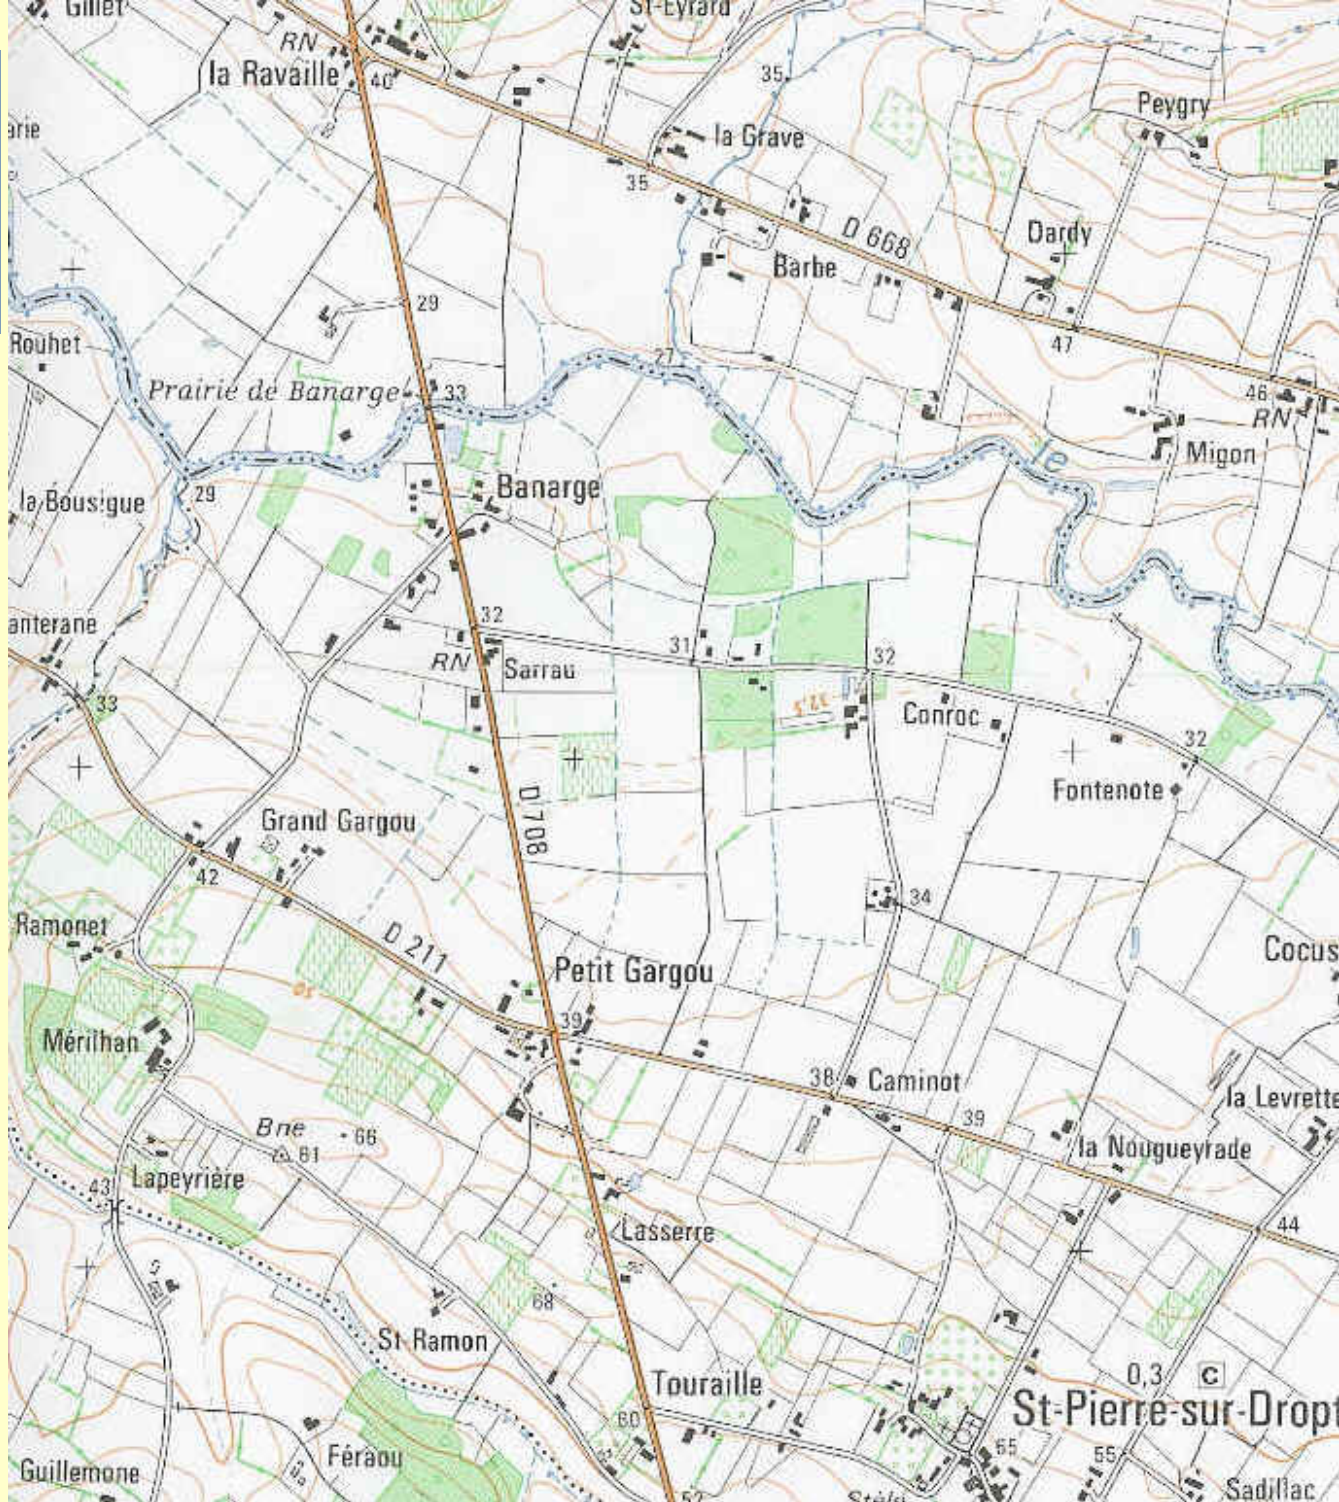

Arrival not before 5pm please – unless by prior arrangement. Thank you!

Maureen Bentley, the housekeeper can be contacted on 06 81 31 80 83 (00 33 681 31 80 83 from outside France / UK mobiles)

Should you be arriving from other destinations, and have difficulty planning a route, please let us know and we will do our best to help.

We hope that you have a wonderful holiday!

E-mail us

with questions or comments about this web site or telephone us on **00 33 553 89 35 08**

Last modified: June 10, 2008