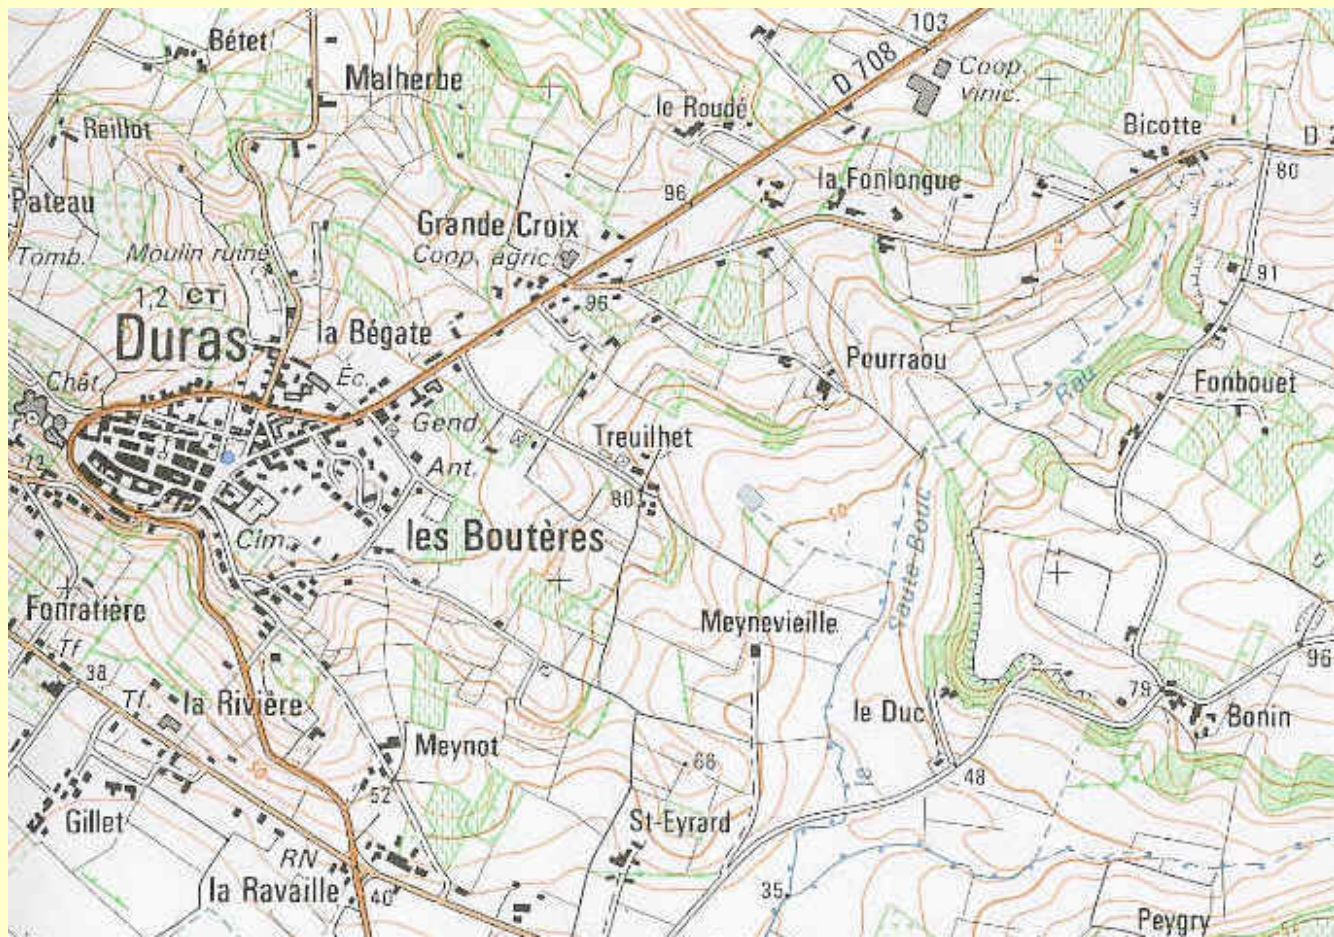

# Holidays in South West France... Farmhouses, cottages & a chateau - all with pools... More flights direct to Bergerac airport

[Home](#)

**From the north** Once approaching Bordeaux, follow signs onto the Ring Road (Rocade), this applies if you are arriving by plane at Bordeaux Merignac airport. Once on the Rocade, take the **Libourne** exit. Follow signs to Libourne. After crossing the River Dordogne take the next exit signposted to **Bergerac**. Continue until reaching **Ste. Foy la Grande** (D936). Then follow signs for **Duras / Marmande** (D708). 4km after Duras, turn left on the C1 (marked as Touraille on the map below) to St Pierre sur Dropt. When you see the old church ahead of you, take a left turning and you will see Au Bardeche on your right.

**From the south**, take the Marmande exit off the autoroute A62, and travel to Marmande on the D933. In Marmande, take the D708 to Duras. 1 kilometre after Lévignac (4 km before Duras), turn right on the C1 (marked as Touraille on the map below) to St Pierre sur Dropt. When you see the old church ahead of you, take a left turning and you will see Au Bardeche on your right.